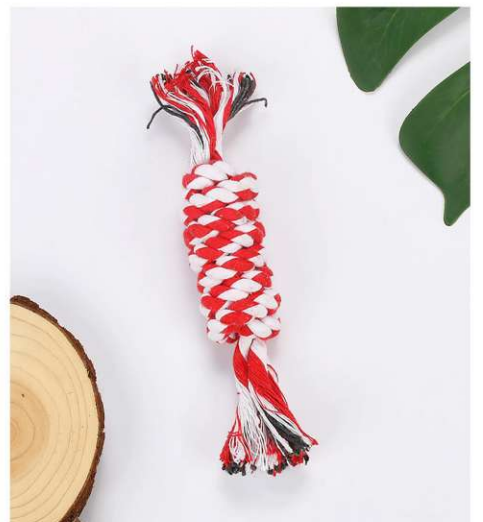

Woven cotton ball: 7cm 85g

Frisbee: Diameter 18cm 80g

Handheld interactive cotton rope: 43cm 100g

Combination Cotton Rope Suit / other customized sizes.

PT-2604

Size(cm) & Weight(g):

Carrots: 55g

Hand Ball: 38cm 85g

Double knot: 18cm 20g

Candy Knots: 30cm 50g

Woven cotton ball: 5.5cm 50g

Combination Cotton Rope Suit
other customized sizes.

PT-2605
Size: 20cm
other customized sizes.

PT-2606

Size: Ball: 5.5cm 85g total length: 38cm
Ball: 7cm 120g total length: 40cm
Ball: 9cm 200g total length: 45cm
Ball: 10cm 270g total length: 50cm
other customized sizes.

PT-2607

Size: Diameter 7cm
other customized sizes.

PT-2608
Size: 18X62cm
other customized sizes.

PT-2609
Size: 21cm
other customized sizes.

PT-2610
 Size: 28cm
 other customized sizes.

PT-2617
 Size: 41cm
 other customized sizes.

PT-2618
 Size: Small 7cm, Medium 9cm, Large 11cm
 other customized sizes.

PT-2619
Size: 13cm
other customized sizes.

PT-2620
Size: Diameter 6.5cm
other customized sizes.

PT-2621
Size: 8X5.5cm
other customized sizes.