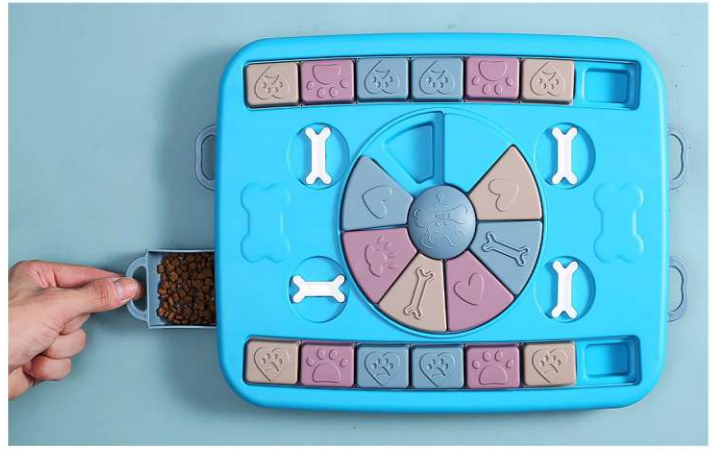

PT-2630
 Size: The pole is about 30cm
 other customized sizes.

PT-2631
 Size: The pole is about 55cm
 other customized sizes.

PT-2632
Size: 24X24X3cm
other customized sizes.

PT-2633
Size: 25X3cm
other customized sizes.

PT-2634
 Size: 26X35.5X3.5cm
 other customized sizes.

PT-2635
 Size: 30X20X4.3cm
 other customized sizes.

PT-2636
Size: 27X27X3cm
other customized sizes.

PT-2637
Size: 24.5X6.5cm
other customized sizes.

PT-2638
Size: 28X28X3cm
other customized sizes.