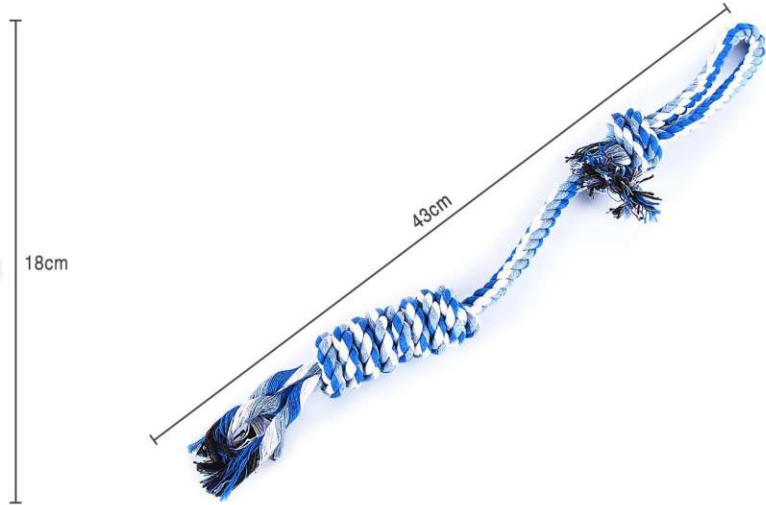

PT-2602
Size: 21X6cm
other customized sizes.

PT-2603

Size(cm) & Weight(g):

Carrots: 55g

Bones: 16cm 65g

Hand Ball: 38cm 85g

Double knot: 23cm 50g

8 character: 27cm 100g

Woven cotton ball: 7cm 85g

Frisbee: Diameter 18cm 80g

Handheld interactive cotton rope: 43cm 100g

Combination Cotton Rope Suit / other customized sizes.

PT-2604

Size(cm) & Weight(g):

Carrots: 55g

Hand Ball: 38cm 85g

Double knot: 18cm 20g

Candy Knots: 30cm 50g

Woven cotton ball: 5.5cm 50g

Combination Cotton Rope Suit
other customized sizes.

PT-2605
Size: 20cm
other customized sizes.

PT-2606

Size: Ball: 5.5cm 85g total length: 38cm
Ball: 7cm 120g total length: 40cm
Ball: 9cm 200g total length: 45cm
Ball: 10cm 270g total length: 50cm
other customized sizes.