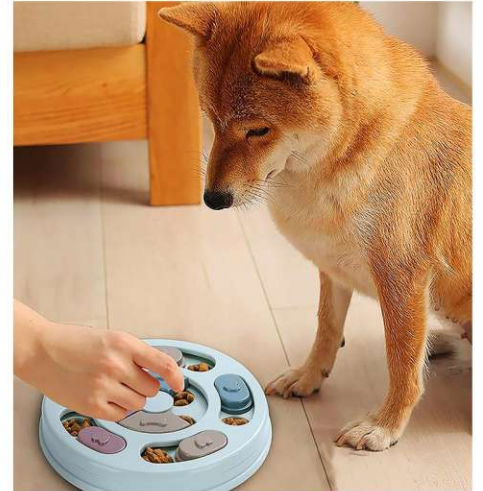

PT-2639
Size: 25X25X3cm
other customized sizes.

PT-2640

Size: 25X25X3cm
other customized sizes.

PT-2641

Size: 24X24X3cm
other customized sizes.

PT-2642

Size: Paw print type 24X23.5X3cm
Bones type 29X19X3cm
other customized sizes.