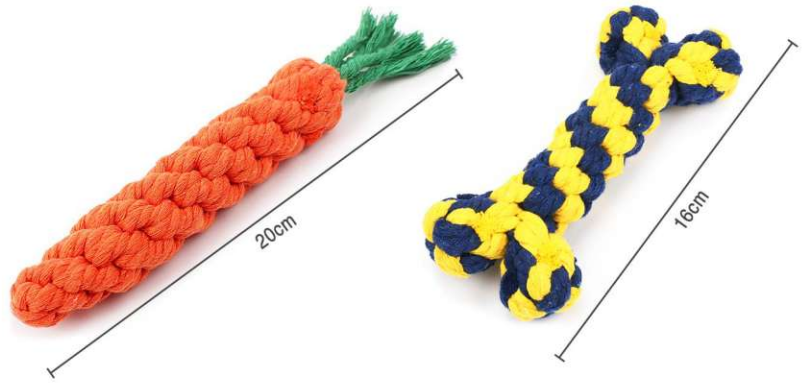

PT-2602
Size: 21X6cm
other customized sizes.

PT-2603

Size(cm) & Weight(g):

Carrots: 55g

Bones: 16cm 65g

Hand Ball: 38cm 85g

Double knot: 23cm 50g

8 character: 27cm 100g

Woven cotton ball: 7cm 85g

Frisbee: Diameter 18cm 80g

Handheld interactive cotton rope: 43cm 100g

Combination Cotton Rope Suit / other customized sizes.

PT-2604

Size(cm) & Weight(g):

Carrots: 55g

Hand Ball: 38cm 85g

Double knot: 18cm 20g

Candy Knots: 30cm 50g

Woven cotton ball: 5.5cm 50g

Combination Cotton Rope Suit
other customized sizes.

PT-2605
Size: 20cm
other customized sizes.

PT-2606

Size: Ball: 5.5cm 85g total length: 38cm
Ball: 7cm 120g total length: 40cm
Ball: 9cm 200g total length: 45cm
Ball: 10cm 270g total length: 50cm
other customized sizes.